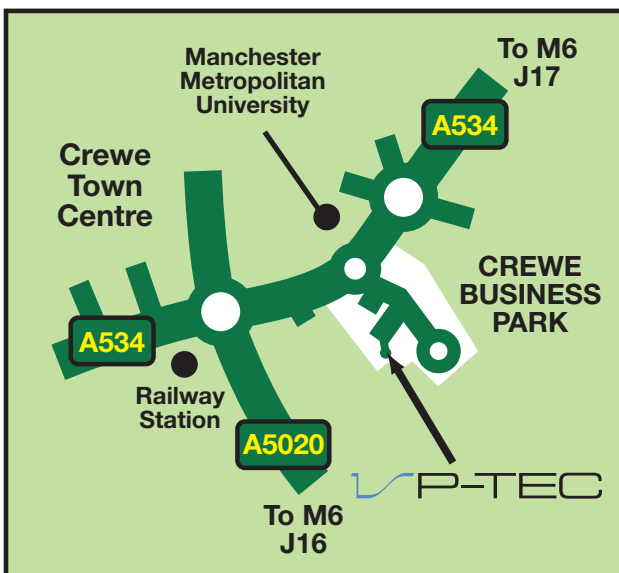

**Head Office**

P-TEC Automotive Ltd  
 6 Solway Court  
 Crewe Business Park  
 Crewe  
 Cheshire UK CW1 6LD

The main road through the Business Park is Electra Way. Take the second road on the right, which is Coppicemere Drive and you will find Solway Court almost directly in front of you, with the car park situated slightly to the left. P-TEC offices are in the second unit from the end on the right hand side.